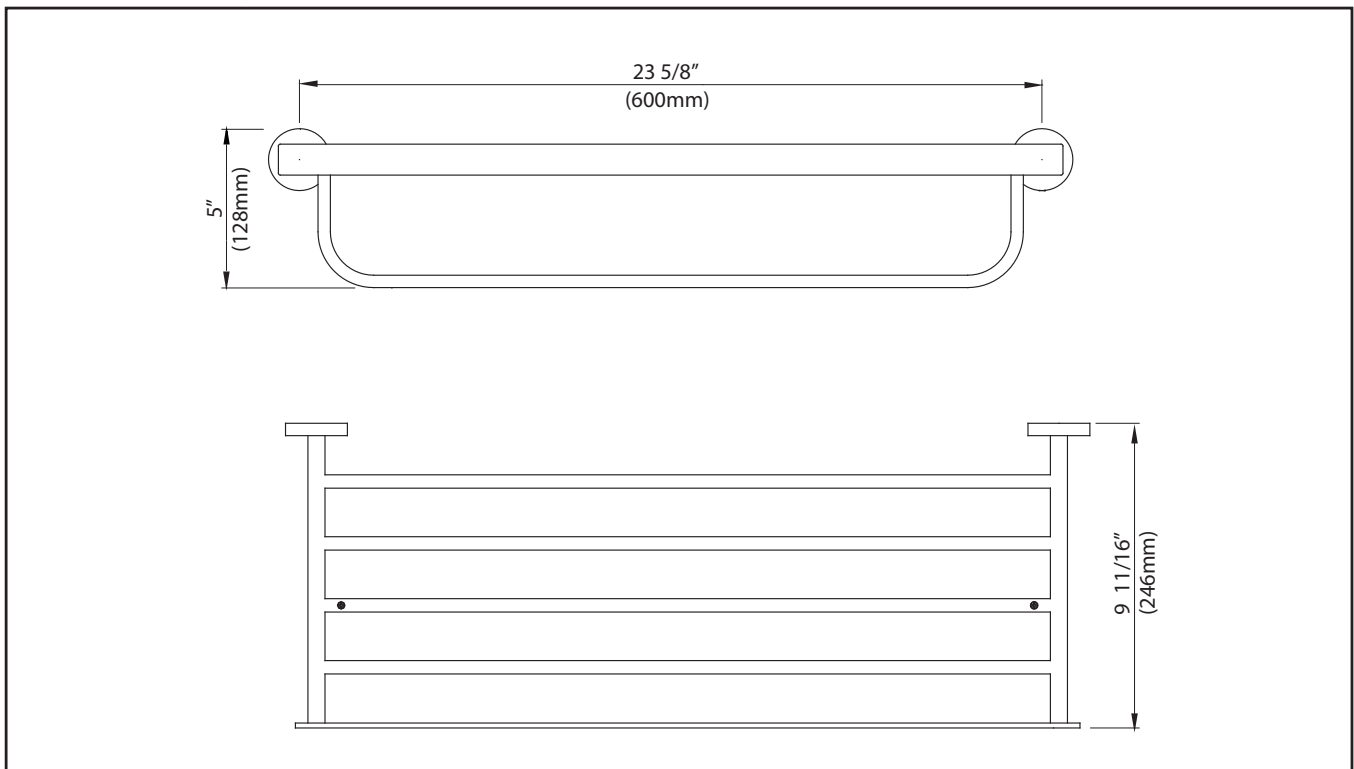

KEA-12242

Imperium Bathroom Accessories - Bath Towel Rack w/ Towel Bar

Kräus®

SPECIFICATION SHEET

Finish

- Brushed Nickel
- Chrome

Material

Brass

Features

- Solid Brass Construction
- Sleek Design Coordinates w/ a Variety of Décor Styles
- Easy-to-Clean Finish is Corrosion & Rust-Resistant
- All Mounting Hardware Included for Easy Installation

Kraus Limited Lifetime Warranty: See website for details www.kraususa.com

1.800.775.0703 / customerservice@kraususa.com

REV. December 3, 2016